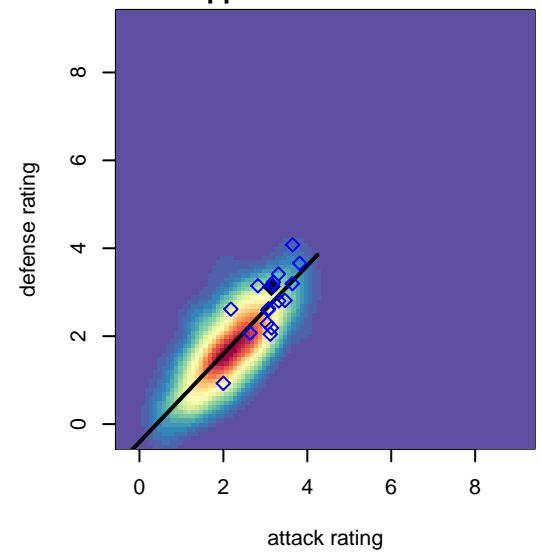

LA Galaxy South Bay Gold B99

Los Angeles, CAS
 B99 total strength=1705
 attack=23.19 defense=22.78
 fall league = SCDL FI1 U15
 notes= Elliott 2013

alt names used:
 LA Galaxy South Bay Gold (CA-S) (FWRL)
 LA Galaxy South Bay BU15 Gold

Venues played:
 2013 SoCal National Cup B99
 2014 Far West Regionals U14
 2014 SCDL FI1 U15

LA Galaxy South Bay Gold B99
 Dots are actual minus expected GF (blue circles) and GA (red triangles).
 Blue line is smoothed change in attack strength. Red is smoothed change in defense strength.

**attack and defense variance (black dot)
relative to other teams
and top 10 in region**

**attack and defense rating
relative to others at age
and all opponents in last 13 months**

**attack and defense rating
relative to others at age
and all opponents in last 13 months**

Performance relative to 13 month average

Performance relative to 13 month average

Distribution of opponents
 Red = Lose zone, Blue = Win zone, Green = Even
 Black line separates win/lose zones

lot. A=Neither has attack advantage, B=Opponent has both attack and defense advantage, C=Opponent has both attack and defense disadvantage, D=Both have