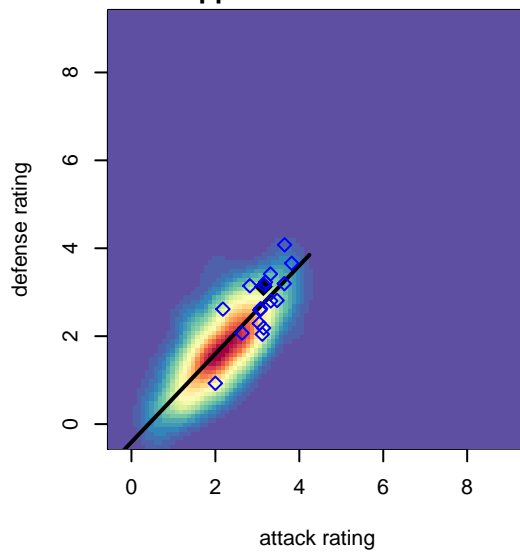

LA Galaxy South Bay Gold B99

Los Angeles, CAS
 B99 total strength=1705
 attack=23.19 defense=22.78
 fall league = SCDL FI1 U15
 notes= Elliott 2013

alt names used:
 LA Galaxy South Bay Gold (CA-S) (FWRL)
 LA Galaxy South Bay BU15 Gold

Venues played:
 2013 SoCal National Cup B99
 2014 Far West Regionals U14
 2014 SCDL FI1 U15

LA Galaxy South Bay Gold B99
 Dots are actual minus expected GF (blue circles) and GA (red triangles).
 Blue line is smoothed change in attack strength. Red is smoothed change in defense strength.

**attack and defense variance (black dot)
relative to other teams
and top 10 in region**

**attack and defense rating
relative to others at age
and all opponents in last 13 months**

**attack and defense rating
relative to others at age
and all opponents in last 13 months**

Performance relative to 13 month average

Performance relative to 13 month average

Distribution of opponents
 Red = Lose zone, Blue = Win zone, Green = Even
 Black line separates win/lose zones

lot. A=Neither has attack advantage, B=Opponent has both attack and defense advantage, C=Opponent has both attack and defense disadvantage, D=Both have