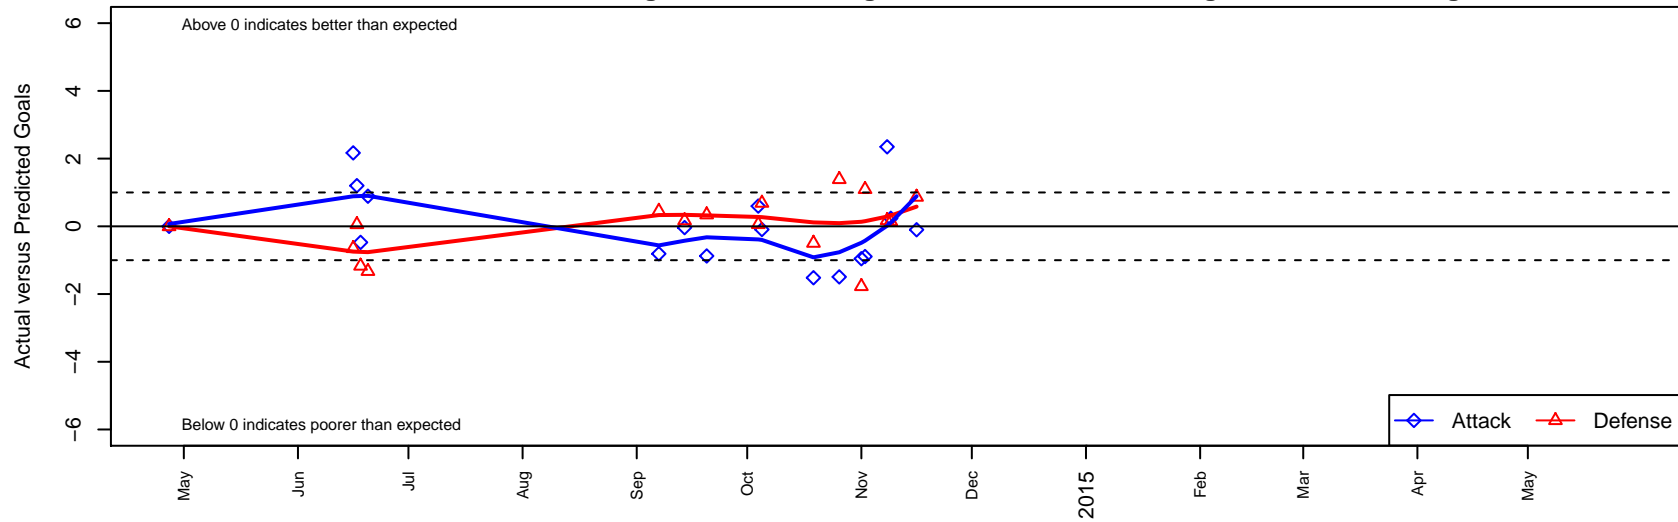

LA Galaxy South Bay Gold B99

Los Angeles, CAS
 B99 total strength=1705
 attack=23.19 defense=22.78
 fall league = SCDL FI1 U15
 notes= Elliott 2013

alt names used:
 LA Galaxy South Bay Gold (CA-S) (FWRL)
 LA Galaxy South Bay BU15 Gold

Venues played:
 2013 SoCal National Cup B99
 2014 Far West Regionals U14
 2014 SCDL FI1 U15

LA Galaxy South Bay Gold B99
 Dots are actual minus expected GF (blue circles) and GA (red triangles).
 Blue line is smoothed change in attack strength. Red is smoothed change in defense strength.

**attack and defense variance (black dot)
relative to other teams
and top 10 in region**

**attack and defense rating
relative to others at age
and all opponents in last 13 months**

**attack and defense rating
relative to others at age
and all opponents in last 13 months**

Performance relative to 13 month average

Performance relative to 13 month average

Distribution of opponents
 Red = Lose zone, Blue = Win zone, Green = Even
 Black line separates win/lose zones

lot. A=Neither has attack advantage, B=Opponent has both attack and defense advantage, C=Opponent has both attack and defense disadvantage, D=Both have