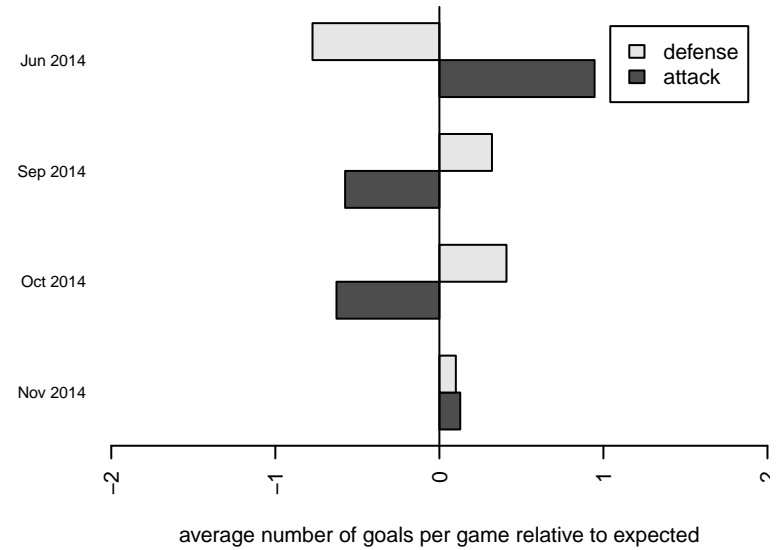

Venues played:
 2013 SoCal National Cup B99
 2014 Far West Regionals U14
 2014 SCDL FI1 U15

LA Galaxy South Bay Gold B99
 Dots are actual minus expected GF (blue circles) and GA (red triangles).
 Blue line is smoothed change in attack strength. Red is smoothed change in defense strength.

**attack and defense variance (black dot)
relative to other teams
and top 10 in region**

**attack and defense rating
relative to others at age
and all opponents in last 13 months**

**attack and defense rating
relative to others at age
and all opponents in last 13 months**

Performance relative to 13 month average

Performance relative to 13 month average

Distribution of opponents
 Red = Lose zone, Blue = Win zone, Green = Even
 Black line separates win/lose zones

lot. A=Neither has attack advantage, B=Opponent has both attack and defense advantage, C=Opponent has both attack and defense disadvantage, D=Both have