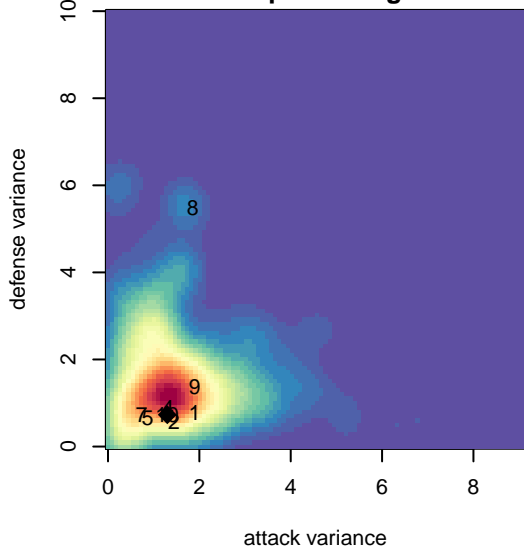

LA Galaxy South Bay Gold B99

Los Angeles, CAS
 B99 total strength=1705
 attack=23.19 defense=22.78
 fall league = SCDL FI1 U15
 notes= Elliott 2013

alt names used:
 LA Galaxy South Bay Gold (CA-S) (FWRL)
 LA Galaxy South Bay BU15 Gold

Venues played:
 2013 SoCal National Cup B99
 2014 Far West Regionals U14
 2014 SCDL FI1 U15

LA Galaxy South Bay Gold B99
 Dots are actual minus expected GF (blue circles) and GA (red triangles).
 Blue line is smoothed change in attack strength. Red is smoothed change in defense strength.

**attack and defense variance (black dot)
relative to other teams
and top 10 in region**

**attack and defense rating
relative to others at age
and all opponents in last 13 months**

**attack and defense rating
relative to others at age
and all opponents in last 13 months**